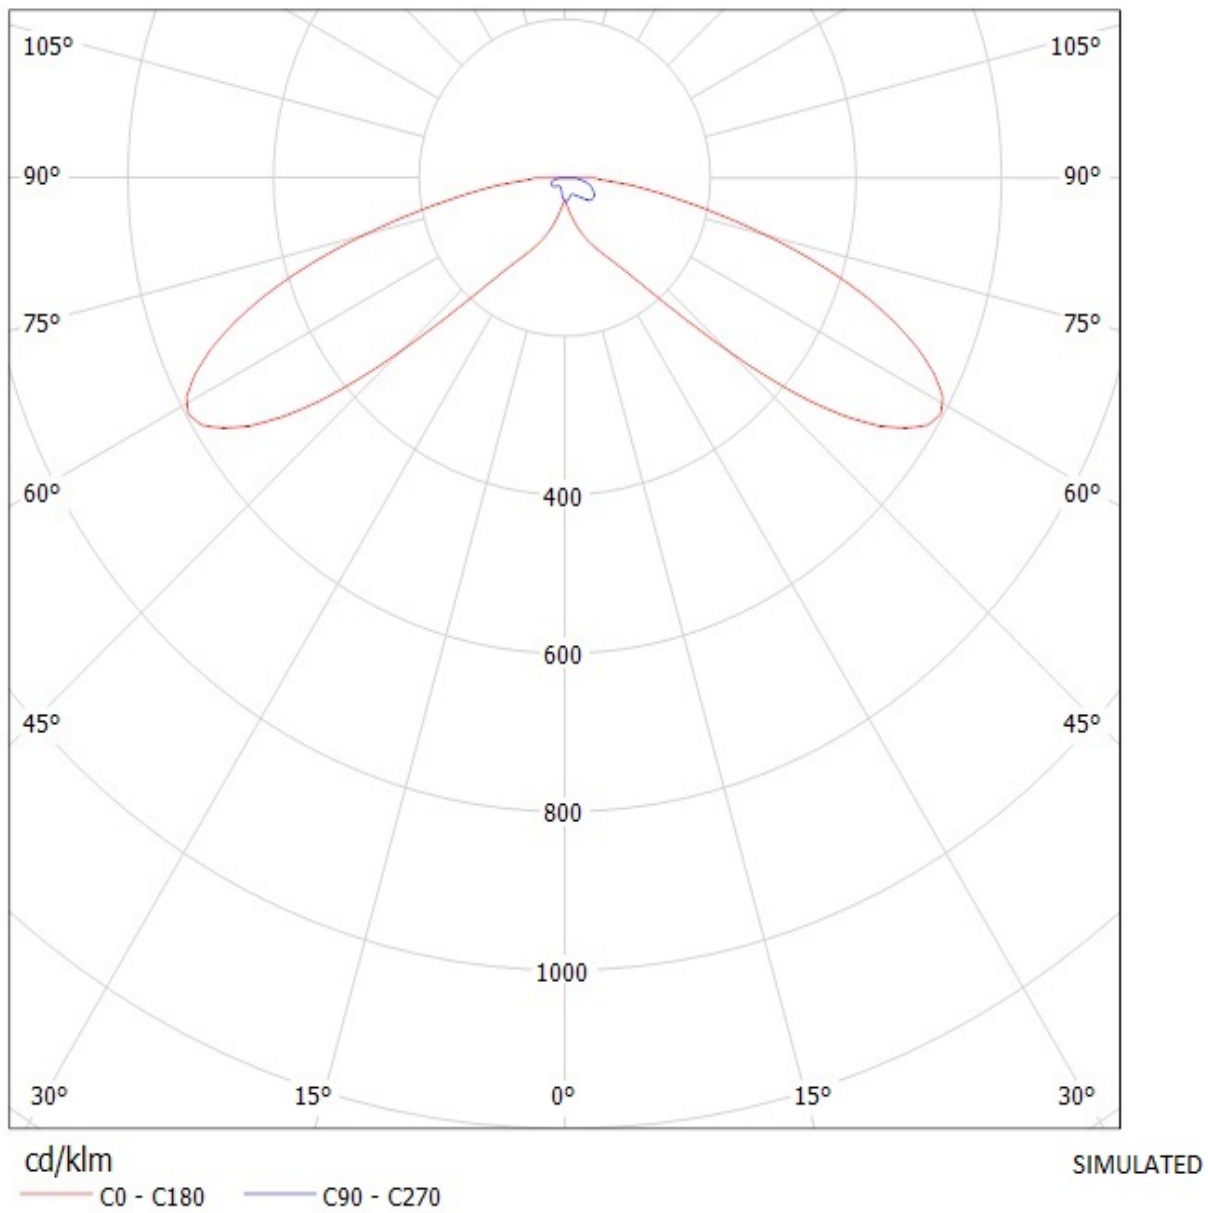

Lamps: 1 x Cree XP-E (White)

cd/klm

— C0 - C180

— C90 - C270

SIMULATED

Ledil Oy C11425_Strada-T-DW-XP C11425_Strada-T-DW-XP / LDC (Polar)

Luminaire: Ledil Oy C11425_Strada-T-DW-XP C11425_Strada-T-DW-XP
Lamps: 1 x Cree XP-E (White)