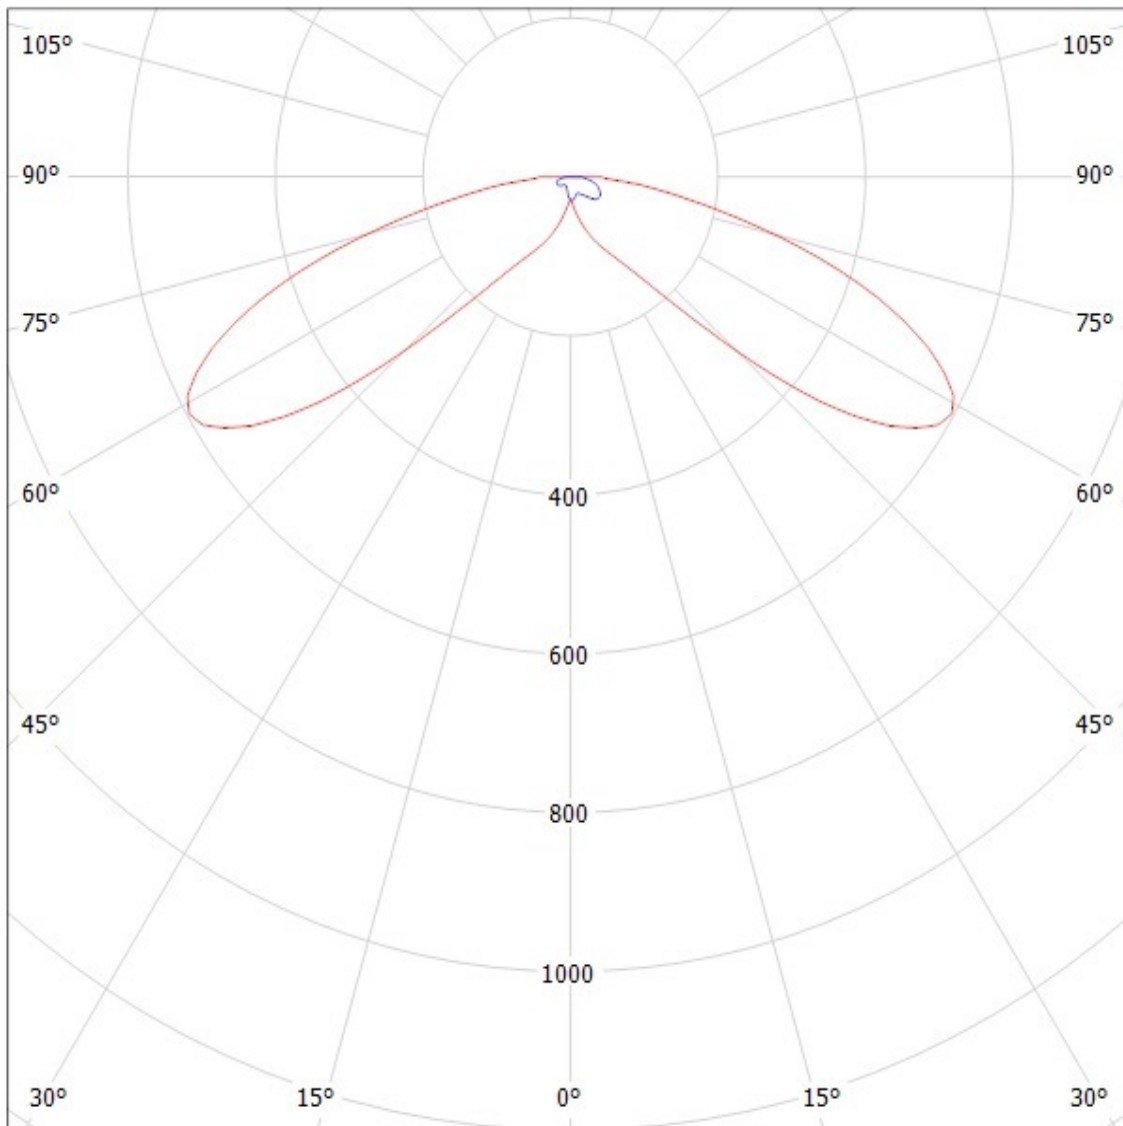

Ledil Oy C11425_Strada-T-DW-XP C11425_Strada-T-DW-XP / LDC (Polar)

Luminaire: Ledil Oy C11425_Strada-T-DW-XP C11425_Strada-T-DW-XP
Lamps: 1 x Cree XP-E (White)

cd/klm

— C0 - C180 — C90 - C270

SIMULATED