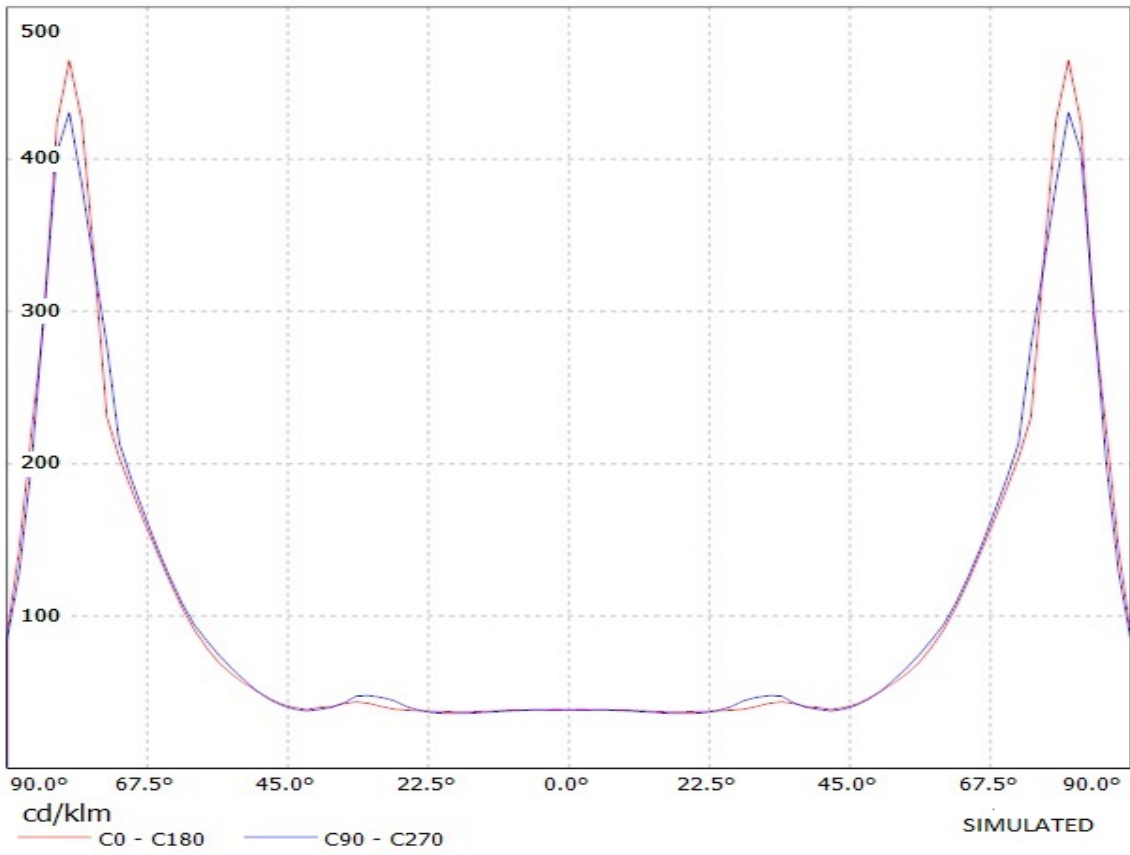

Ledil Oy C11249_Strada-S-XP C11249_Strada-S-XP / LDC (Linear)

Luminaire: Ledil Oy C11249_Strada-S-XP C11249_Strada-S-XP
Lamps: 1 x Cree XP-E (White)