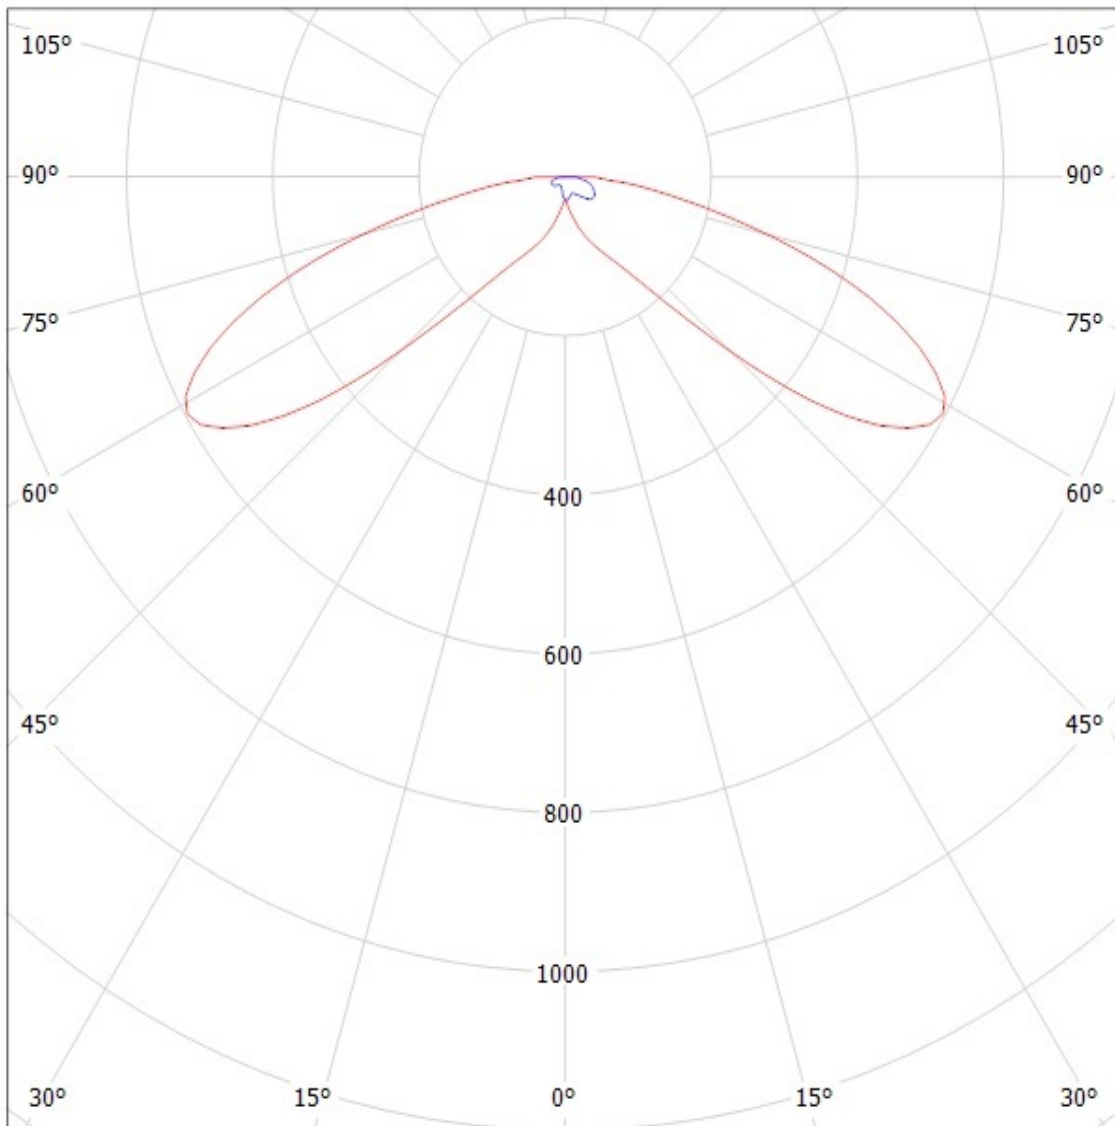

Ledil Oy C11425_Strada-T-DW-XP C11425_Strada-T-DW-XP / LDC (Polar)

Luminaire: Ledil Oy C11425_Strada-T-DW-XP C11425_Strada-T-DW-XP
Lamps: 1 x Cree XP-E (White)

cd/km

— C0 - C180 — C90 - C270

SIMULATED