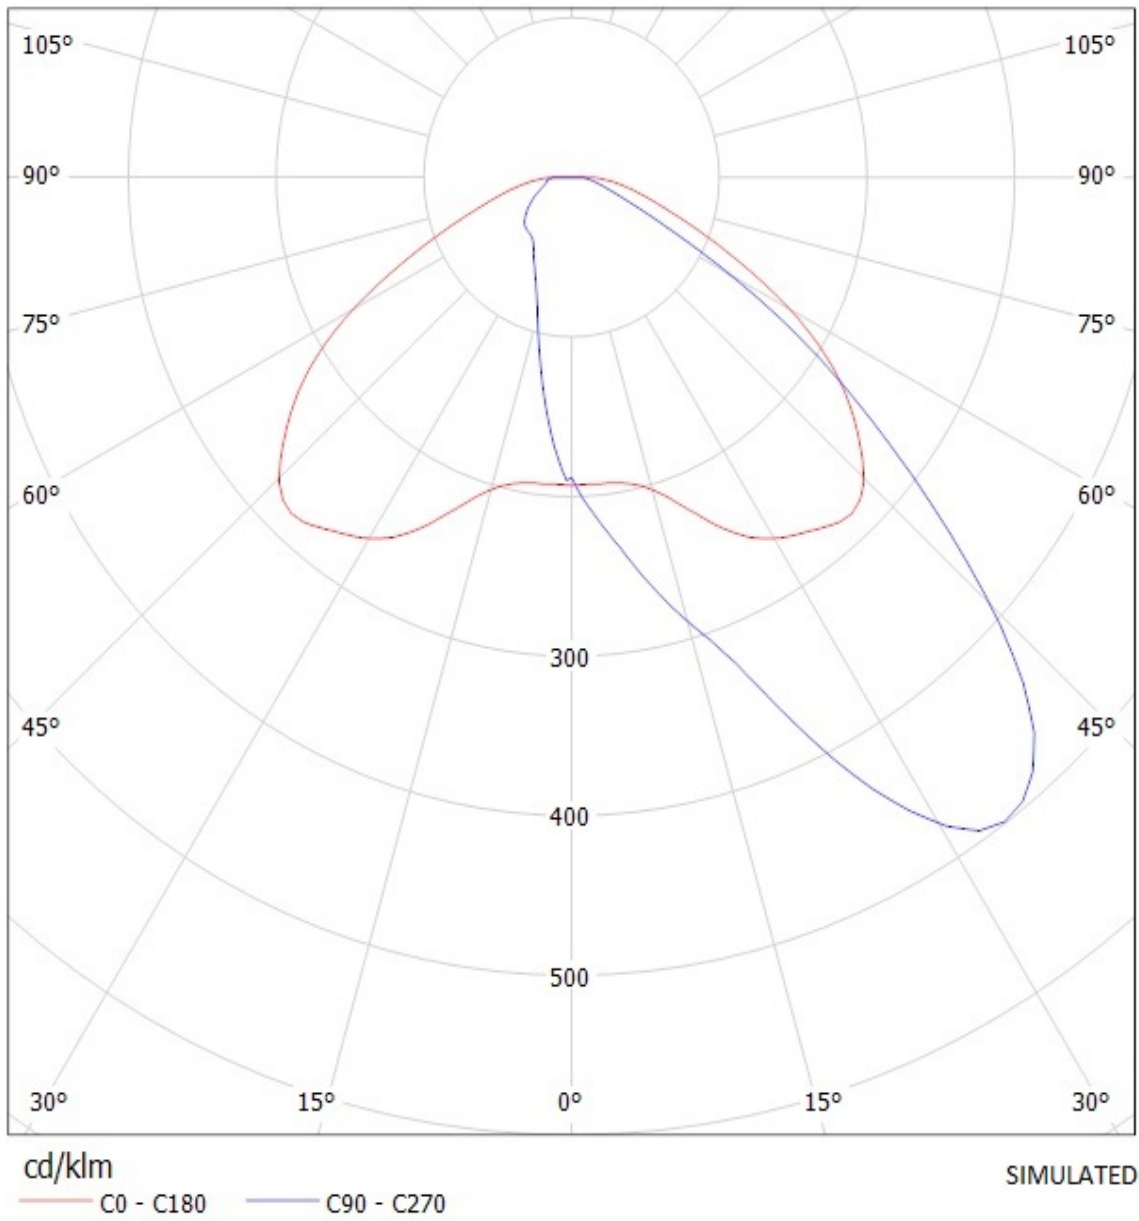

Ledil Oy C11415_Strada-T-DN-XP C11415_Strada-T-DN-XP / LDC (Polar)

Luminaire: Ledil Oy C11415_Strada-T-DN-XP C11415_Strada-T-DN-XP

Lamps: 1 x Cree XP-E (White)