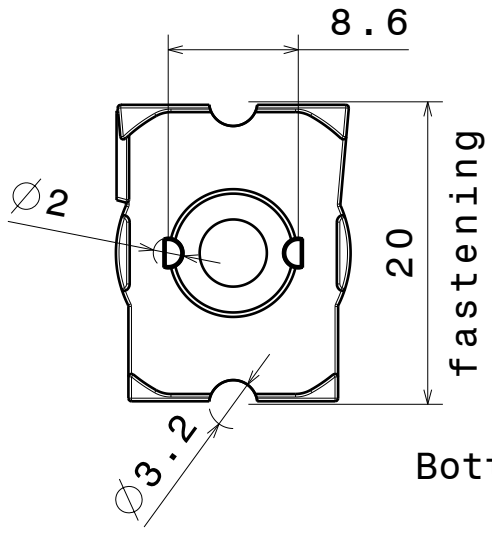

Product number CA11416_STRADA-T-DN

Family	Strada	FWHM	Asymmetric degrees
Type	Assembly	Efficiency	92 %
LED	XP-E	cd/lm	-
Color	Clear	Gerber File	Available
Diameter	19.8 x 15.5 mm		
Height	8.75 mm		
Style	Rectang		
Optic Material	PMMA		
Holder Material	-		
Fastening	["tape", "pin", "screw"]		
Status	Production ready		

D C B A

4

Isometric view

Bottom view

3

Beam direction

Front view

2