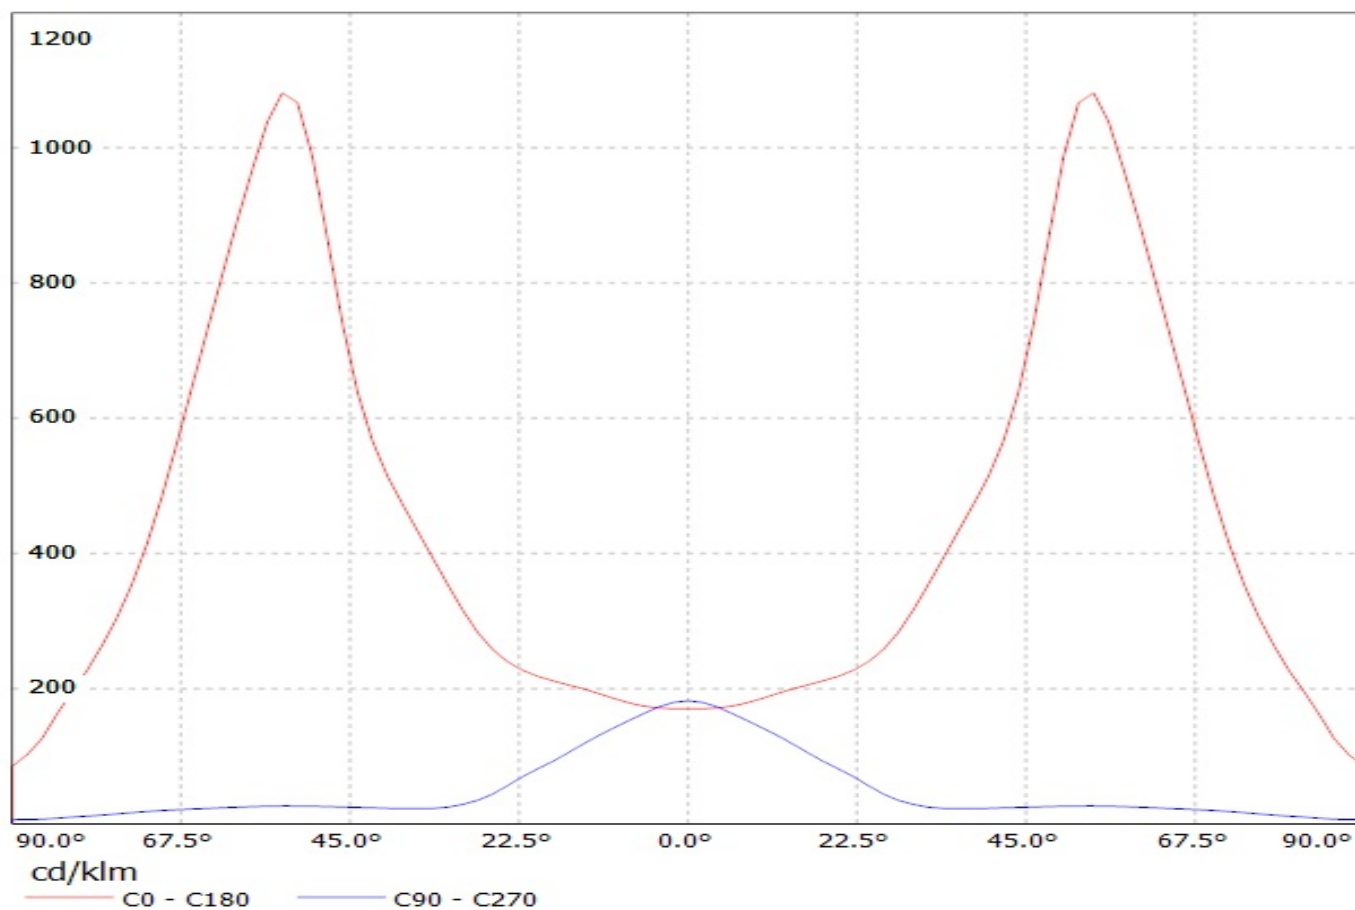

Luminaire: Ledil Oy C10818_Strada-A-XP C10818_Strada-A-XP
Lamps: 1 x Cree XP-E (white)