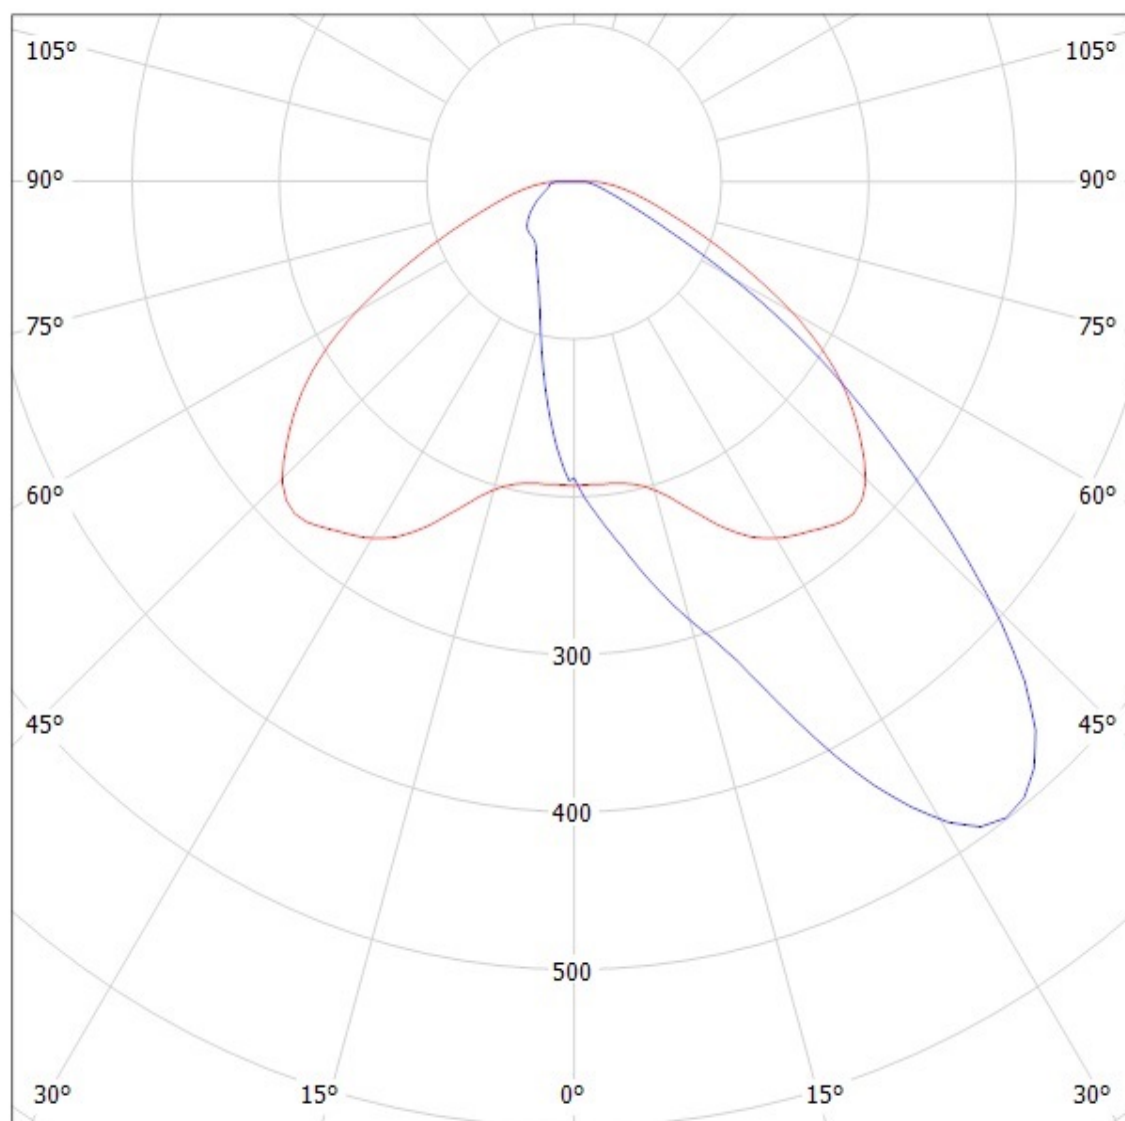

Ledil Oy C11415_Strada-T-DN-XP C11415_Strada-T-DN-XP / LDC (Polar)

Luminaire: Ledil Oy C11415_Strada-T-DN-XP C11415_Strada-T-DN-XP

Lamps: 1 x Cree XP-E (White)

cd/klm

— C0 - C180

— C90 - C270

SIMULATED